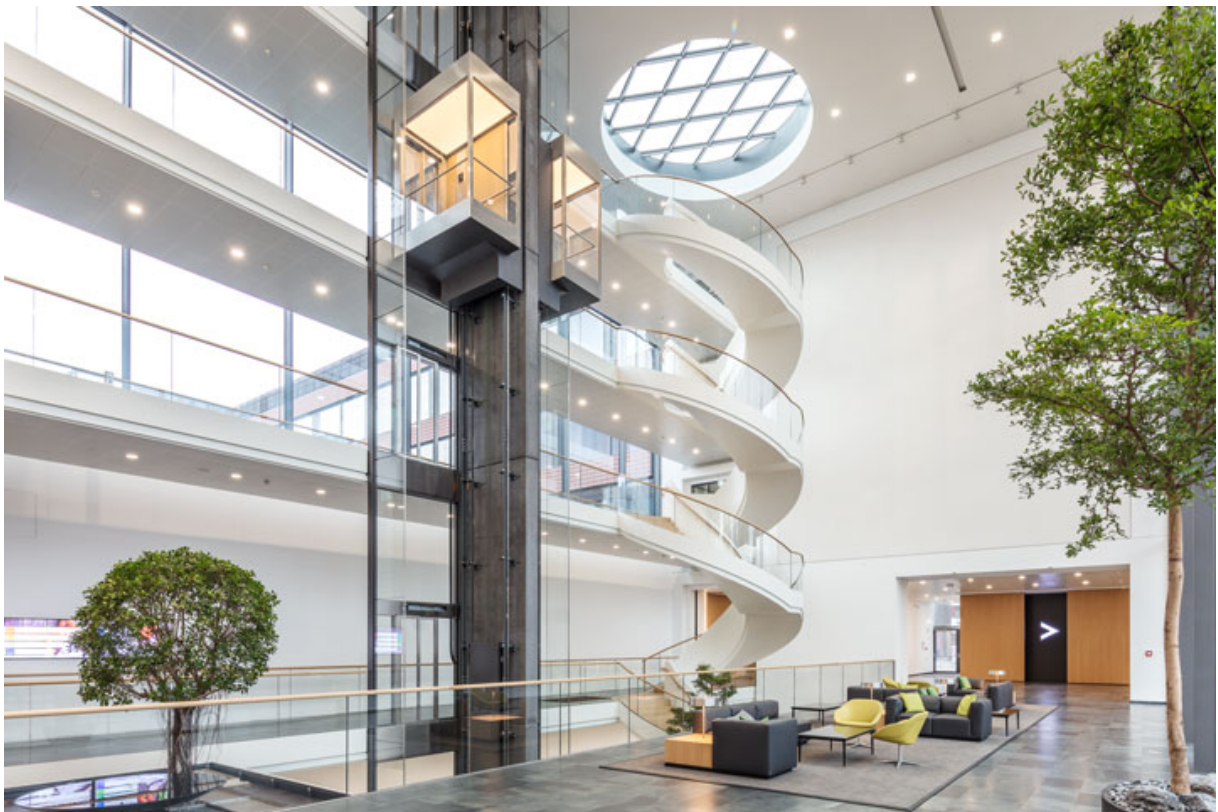

Product data sheet

Bracket set roof D1

For roof windows

Product features

Fast and easy installation with the GEZE Smart fix installation system

Application Areas

Frame installation outward-opening

Roof profile systems: Heroal C50, Hueck 85E, Wicona Wictec 50-60

Installation on metal frame windows

Product Data Table

Product features

Console set roof D1 Powerchain
