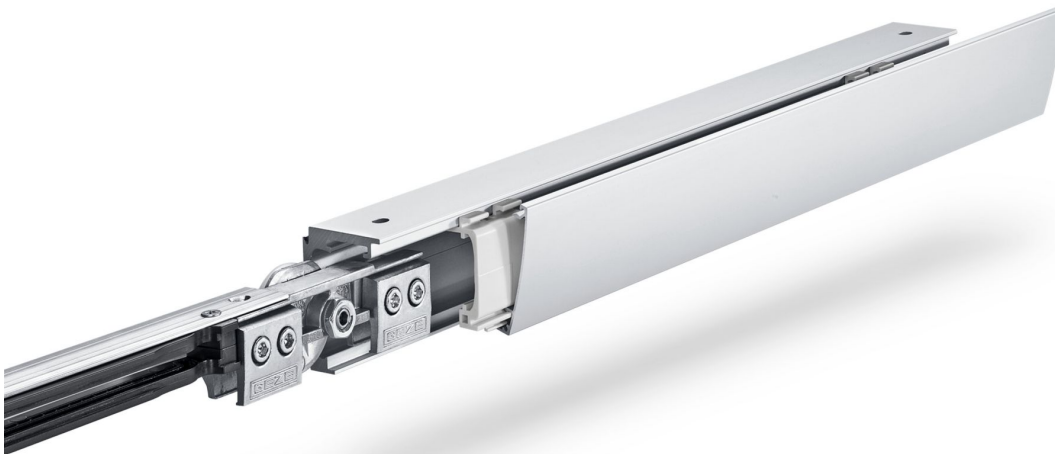

Product data sheet

Levolan 60 complete set

Product Data Table

Product features	Levolan 60 complete set
Leaf material	Wood, plastic, metal, glass
Recommended leaf weight up to	60 kg
Leaf weight (max.) with draw-in damper	60 kg
Number of leaves	1-leaf, 2-leaf
Test cycles	100000
Corrosion protection class	3
Type of installation	Wall installation, Ceiling installation, Glass installation, Concealed in the ceiling
Fixed panel	Yes