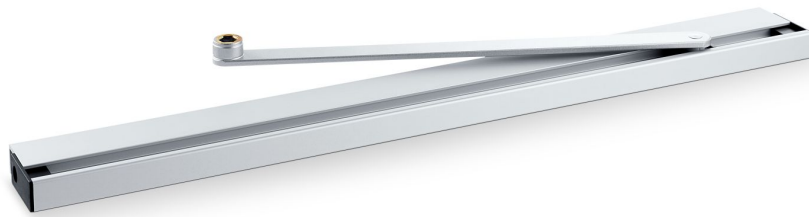

## Guide rail ECturn

For hinge side

### Product features

---

6 - 26 mm spindle extension available

Colour EV1 or as per RAL

Optional with mechanical back check

### Application Areas

---

Transom or door leaf installation on hinge side

Single leaf swing doors

Reveal depth up to 40 mm

### Product Data Table

---

Product features	Guide rail ECTurn
Height	20 mm