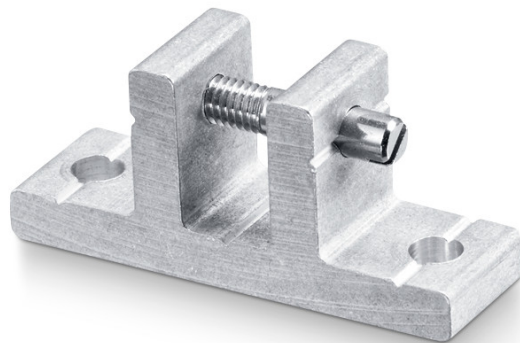

# Casement bracket E 1500

For roof window installation of the E 1500 N spindle drive

### **Application Areas**

---

Main closing edge installation on roof windows

---